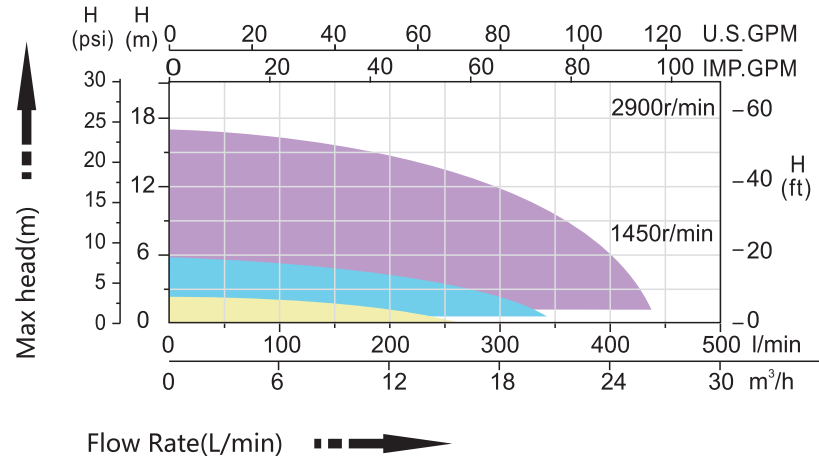

Transparent Lid

Robust plastic body with angle adjustable union

Ultra quiet and high performance motor

Operating Limits

Model	
Maximum water temperature	50°C
Maximum Ambient Temperature	50°C
Noise at 1 meter	40 dB

Application

- Domestic pools
- Commercial pools
- Water features

Technical Specification

Model	Union Connection Size		Voltage V	Phase	Frequency Hz	Amperage A	Input Power kw	Output Power HP	RPM
	Imperial	Metric							
MXB150-E	2.0"	63mm	220 - 240	1	50 / 60	5.2	1.1	1.5	2850