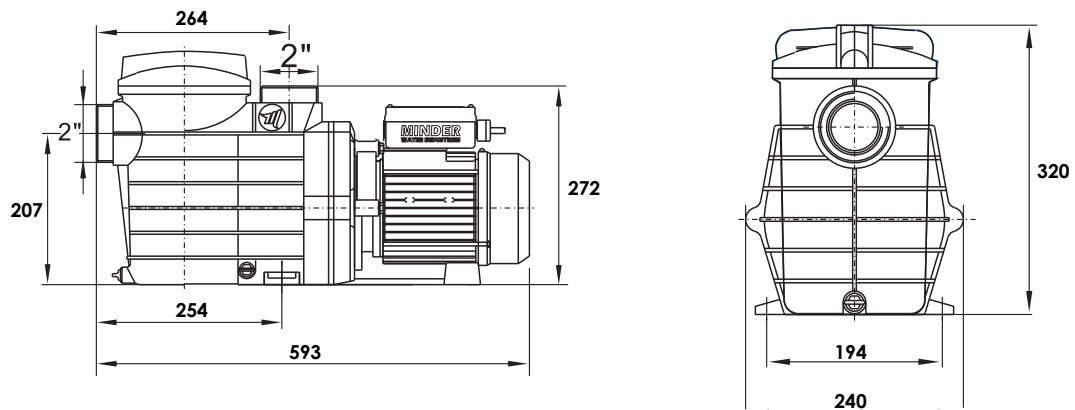

Dimensions (mm)