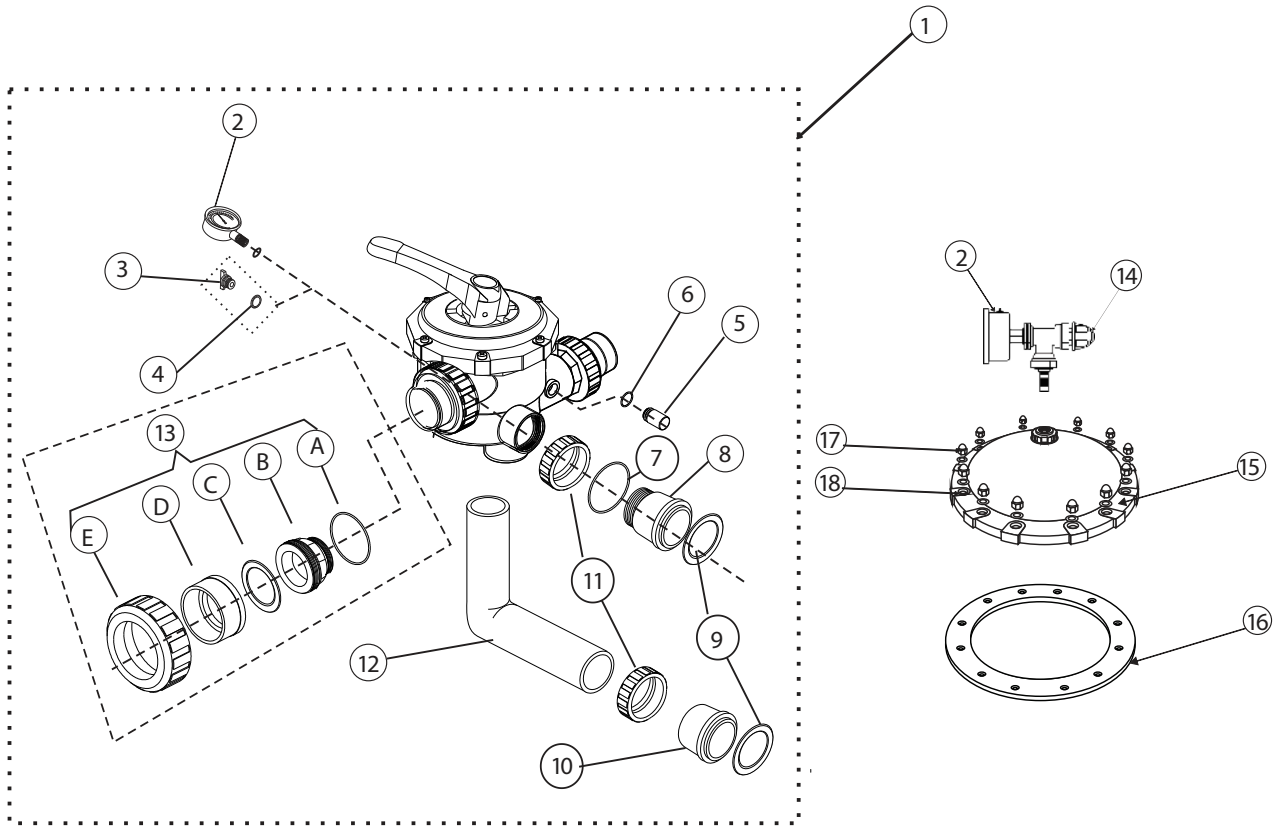

Side Mount Residential Filter

MS18, MS21, MS25, MS28

GS18, G21, GS25, GS28

MSH18, MSH21, MSH25, MSH28

No.	Code	Description	Qty	Remarks
1	70005	VS1.5: 1.5" Side Mount Multiport Valve Set	1	Specify White/ Black & Imperial/ Metric
2	30002	Minder Oil Pressure Gauge 0 - 50psi	1	
3	10004	Drain Plug	2	Specify White/ Black
4	20015	O-ring for Drain plug & Pressure Gauge	2	
5	10041	Sightglass	1	
6	20010	O-ring for Sightglass	1	
7	20006	O-ring for Bulkhead	1	Specify White/ Black
8	10031	Bulkhead Fitting	1	Specify White/ Black
9	20007	Gasket for Connector	2	
10	10017	Union Connector	1	Specify White/ Black
11	10015	Nut	2	Specify White/ Black
12	10029	L Tube	1	Specify White/ Black
13	70282	1.5" Union Set Metric (White)	3	Components option available
	70283	1.5" Union Set Imperial (White)	3	
	70286	1.5" Union Set Metric (Black)	3	
	70287	1.5" Union Set Imperial (Black)	3	
	90511	1.5" Angle Adjustable Union Set Metric (White) - NEW	3	
	90512	1.5" Angle Adjustable Union Set Imperial (White) - NEW	3	
14	10123	Smart Air Release Valve (Black)	1	
15	10118	Top Lid Transparent	1	
16	20019	Gasket for Filter Neck	1	
17	30170	Cap Nut	12	
18	30172	Washer for Cap Nut	12	
19		Connector Set (Black)	2	
20	70308	Underdrain	1	
21	10059	Diffuser	1	
	10060			
22	10172	Air Relief Tube	1	Specify Filter Model
23	10079	Lateral Hub Set	1	
	10080			
24	10094	4" Laterals (Filter Model:18")	8	
	10095	5" Laterals (Filter Model: 21",25",28")	8	