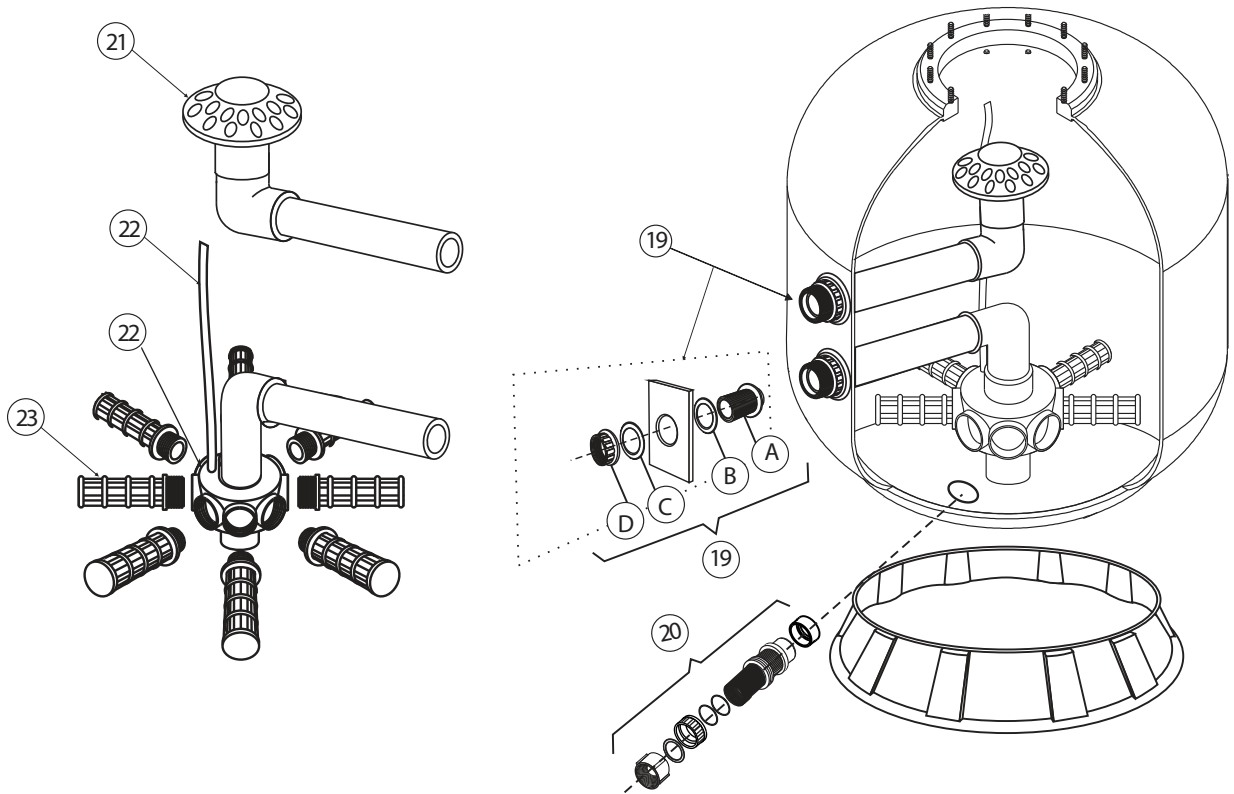

1.5" Connector Set

Connector Set (Black)				
19-A	10232	Bulkhead Connector	1	
19-B	20025	Gasket Connector 1	1	
19-C	10071	Gasket Connector 2	1	
19-D	10231	Nut Connector	1	

Side Mount Residential Filter

MS28B, MS32, MS36, MS40, MS44, MS48, MS56

GS28B, GS32, GS36, GS40, GS44

MSH28B, MSH30, MSH32, MSH40

No.	Code	Description	Qty	Remarks
1	70006	VS2.0: 2.0" Side Mount Multiport Valve Set	1	Specify White/ Black & Imperial/ Metric
2	30002	Minder Oil Pressure Gauge 0 - 50psi	1	
3	10004	Drain Plug	2	Specify White/ Black
4	20015	O-ring for Drain plug & Pressure Gauge	2	
5	10041	Sightglass	1	
6	20010	O-ring for Sightglass	1	
7	20012	O-ring for Bulkhead	1	Specify White/ Black
8	10054	Bulkhead Fitting	1	Specify White/ Black
9	20013	Gasket for Connector	2	
10	10043	Union Connector	1	Specify White/ Black
11	10042	Nut	2	Specify White/ Black
12	10052	L Tube	1	Specify White/ Black
13	70284	2.0" Union Set Metric (White)	3	Components option available
	70285	2.0" Union Set Imperial (White)	3	
	70288	2.0" Union Set Metric (Black)	3	
	70289	2.0" Union Set Imperial (Black)	3	
	90515	2.0" Angle Adjustable Union Set Metric (White) - NEW	3	
	90516	2.0" Angle Adjustable Union Set Imperial (White) - NEW	3	
14	10123	Smart Air Release Valve (Black) (Filter model: MS18-MS48)	1	
	90577	Smart Air Release Valve (White) (Filter model: MS56)	1	
15	10118	Top Lid (Transparent) (Filter model: MS18-MS48)	1	
	70585	Top Lid (Black) (Filter model: MS56)	1	
16	20019	Gasket for Filter Neck	1	
17	30170	Cap Nut	12	
18	30172	Washer for Cap Nut	12	
19		Connector Set (Black)	2	
20	70308	Underdrain	1	
21	10059	Diffuser (Filter Model: 28"B,36")	1	
	10060			
	10067	Diffuser (Filter Model: 40", 44", 48", 56")	1	
	10068			
22	10172	Air Relief Tube	1	Specify Filter Model
23	10074	Lateral Hub Set	1	
	10073			
24	10096	6" Laterals (Filter Model: 28"B)	8	
	10097	8" Laterals (Filter Model: 36")	8	
	10098	12" laterals (Filter Model: 48", 56")	8	
	10099	10" Laterals (Filter Model: 40", 44")	8	