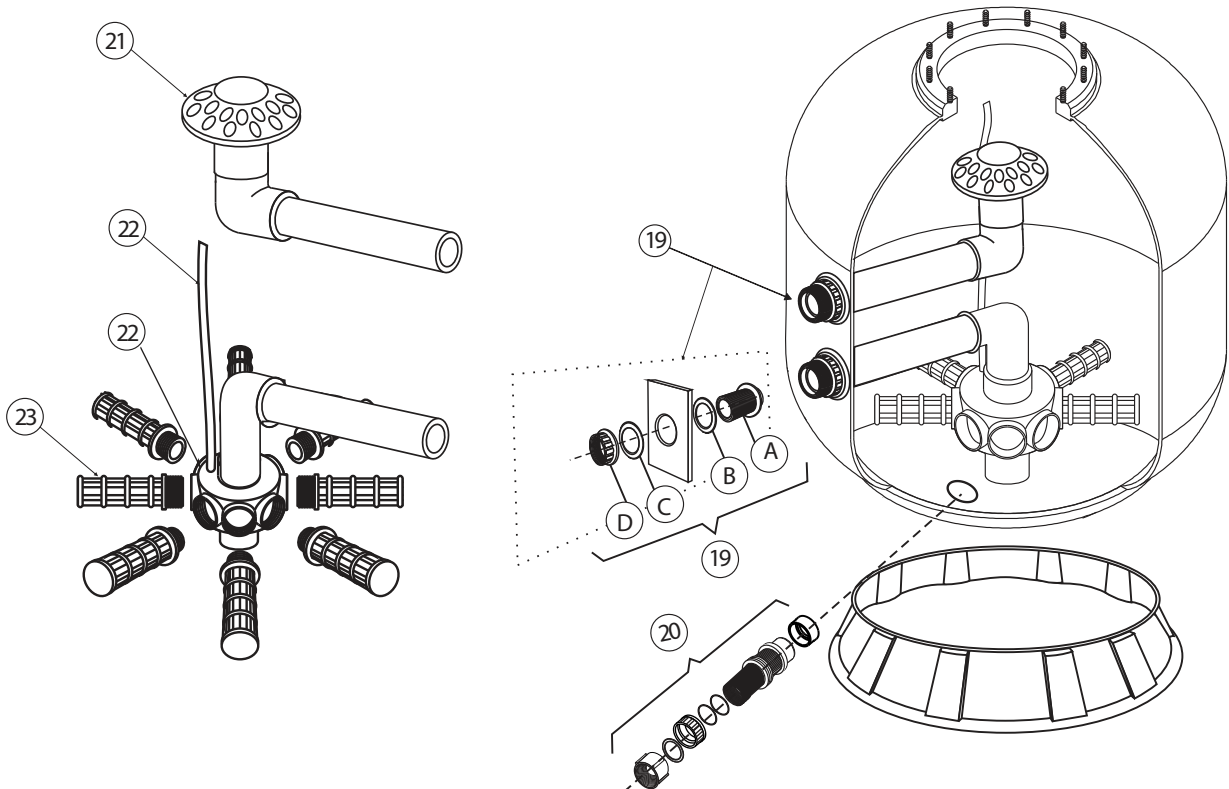

Side Mount Residential Filter

MS18, MS21, MS25, MS28

GS18, G21, GS25, GS28

MSH18, MSH21, MSH25, MSH28

No.	Code	Description	Qty	Remarks
1	70005	VS1.5: 1.5" Side Mount Multiport Valve Set	1	Specify White/ Black & Imperial/ Metric
2	30002	Minder Oil Pressure Gauge 0 - 50psi	1	
3	10004	Drain Plug	2	Specify White/ Black
4	20015	O-ring for Drain plug & Pressure Gauge	2	
5	10041	Sightglass	1	
6	20010	O-ring for Sightglass	1	
7	20006	O-ring for Bulkhead	1	Specify White/ Black
8	10031	Bulkhead Fitting	1	Specify White/ Black
9	20007	Gasket for Connector	2	
10	10017	Union Connector	1	Specify White/ Black
11	10015	Nut	2	Specify White/ Black
12	10029	L Tube	1	Specify White/ Black
13	70282	1.5" Union Set Metric (White)	3	Components option available
	70283	1.5" Union Set Imperial (White)	3	
	70286	1.5" Union Set Metric (Black)	3	
	70287	1.5" Union Set Imperial (Black)	3	
	90511	1.5" Angle Adjustable Union Set Metric (White) - NEW	3	
	90512	1.5" Angle Adjustable Union Set Imperial (White) - NEW	3	
14	10123	Smart Air Release Valve (Black)	1	
15	10118	Top Lid Transparent	1	
16	20019	Gasket for Filter Neck	1	
17	30170	Cap Nut	12	
18	30172	Washer for Cap Nut	12	
19		Connector Set (Black)	2	
20	70308	Underdrain	1	
21	10059	Diffuser	1	
	10060			
22	10172	Air Relief Tube	1	Specify Filter Model
23	10079	Lateral Hub Set	1	
	10080			
24	10094	4" Laterals (Filter Model:18")	8	
	10095	5" Laterals (Filter Model: 21",25",28")	8	