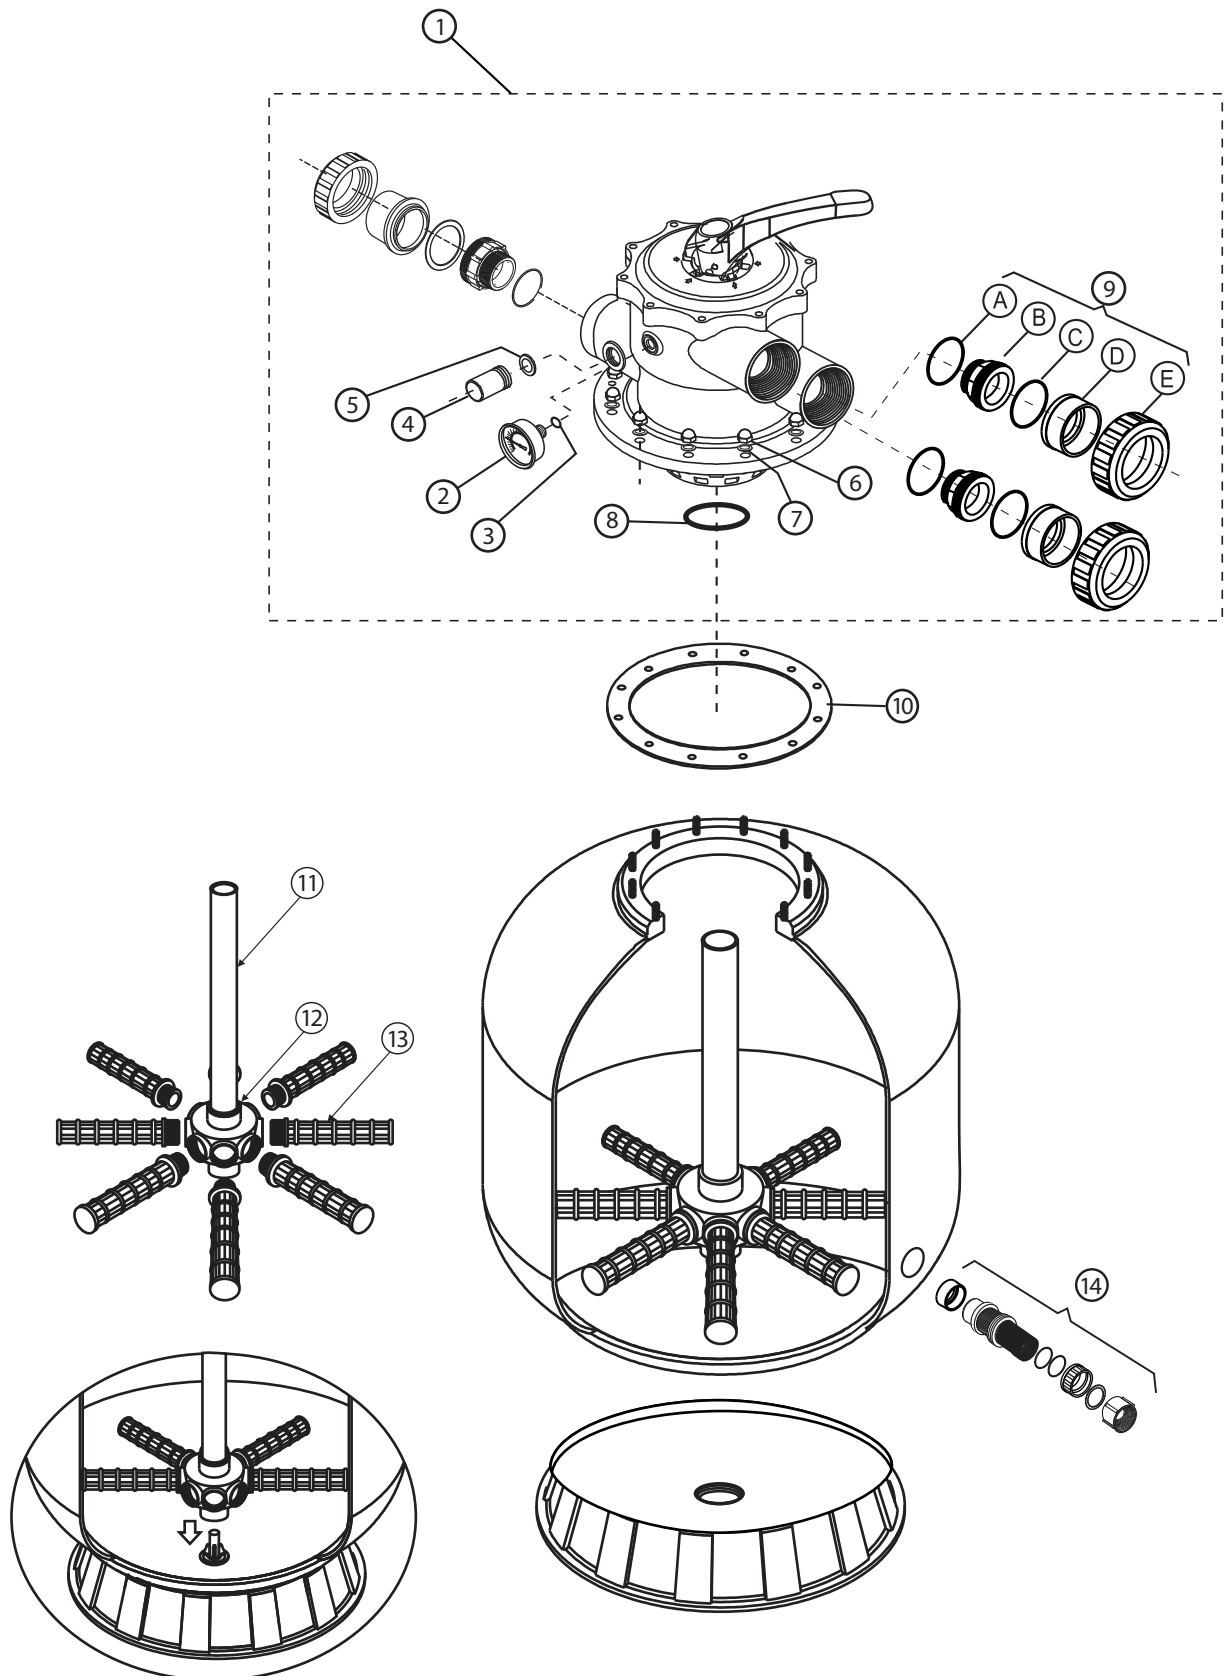

Top Mount Residential Filter

M25B, M28B, M32, M36, M44, M48, M56

P28B

G28B, G32, G36, G40, G44, G48

MH28B, MH30, MH32, MH36

No.	Code	Description	Qty	Remarks
1	70002	V2.0: 2.0" Top Mount Multiport Valve Set	1	Specify White/ Black & Imperial/ Metric
2	30002	Minder Oil Pressure Gauge 0 - 50psi	1	
3	20015	O-ring for Drain plug & Pressure Gauge	1	
4	10041	Sightglass	1	
5	20010	O-ring for Sightglass	1	
6	30170	Cap Nut	12	
7	30172	Washer for Cap Nut	12	
8	20011	O-ring for Stand Tube	1	
9	70284	2.0" Union Set Metric (White)	3	Components Option Available
	70285	2.0" Union Set Imperial (White)	3	
	70288	2.0" Union Set Metric (Black)	3	
	70289	2.0" Union Set Imperial (Black)	3	
	90515	2.0" Angle Adjustable Union Set Metric (White) - NEW	3	
	90516	2.0" Angle Adjustable Union Set Imperial (White) - NEW	3	
10	20019	Gasket for Filter Neck	1	
11	40342	Stand Tube	1	Specify Filter Model
12	10075	Lateral Hub Set	1	
	10076			
13	10096	6" Lateral (Filter Model: 25"B & 28"B)	8	
	10097	8" Lateral (Filter Model: 32", 36", 40", 44")	8	
	10098	10" Lateral (Filter Model: 48")	8	
	10099	12" Lateral (Filter Model: 56")	8	
14	70308	Underdrain	1	

2.0" Union Set Components

No.	Code	Standard Union Set (White)	Qty	Image
9-A	20012	Bulkhead O-ring	1	
9-B	10045	Bulkhead Fitting	1	
9-C	20013	Gasket	1	
9-D	10043	Union Adaptor - Metric	1	
	10044	Union Adaptor - Imperial	1	
9-E	10042	Nut	1	
		Standard Union Set (Black)		
9-A	20012	Bulkhead O-ring	1	
9-B	10046	Bulkhead Fitting	1	
9-C	20013	Gasket	1	
9-D	10049	Union Adaptor - Metric	1	
	10050	Union Adaptor - Imperial	1	
9-E	10047	Nut	1	
		Union Set (White) - New Angle Adjustable		
9-A	20012	Bulkhead O-ring	1	
9-B	20077	Bulkhead Fitting	1	
9-C	20013	Gasket	1	
9-D	20079	Union Adaptor - Metric	1	
	20080	Union Adaptor - Imperial	1	
9-E	20078	Nut	1