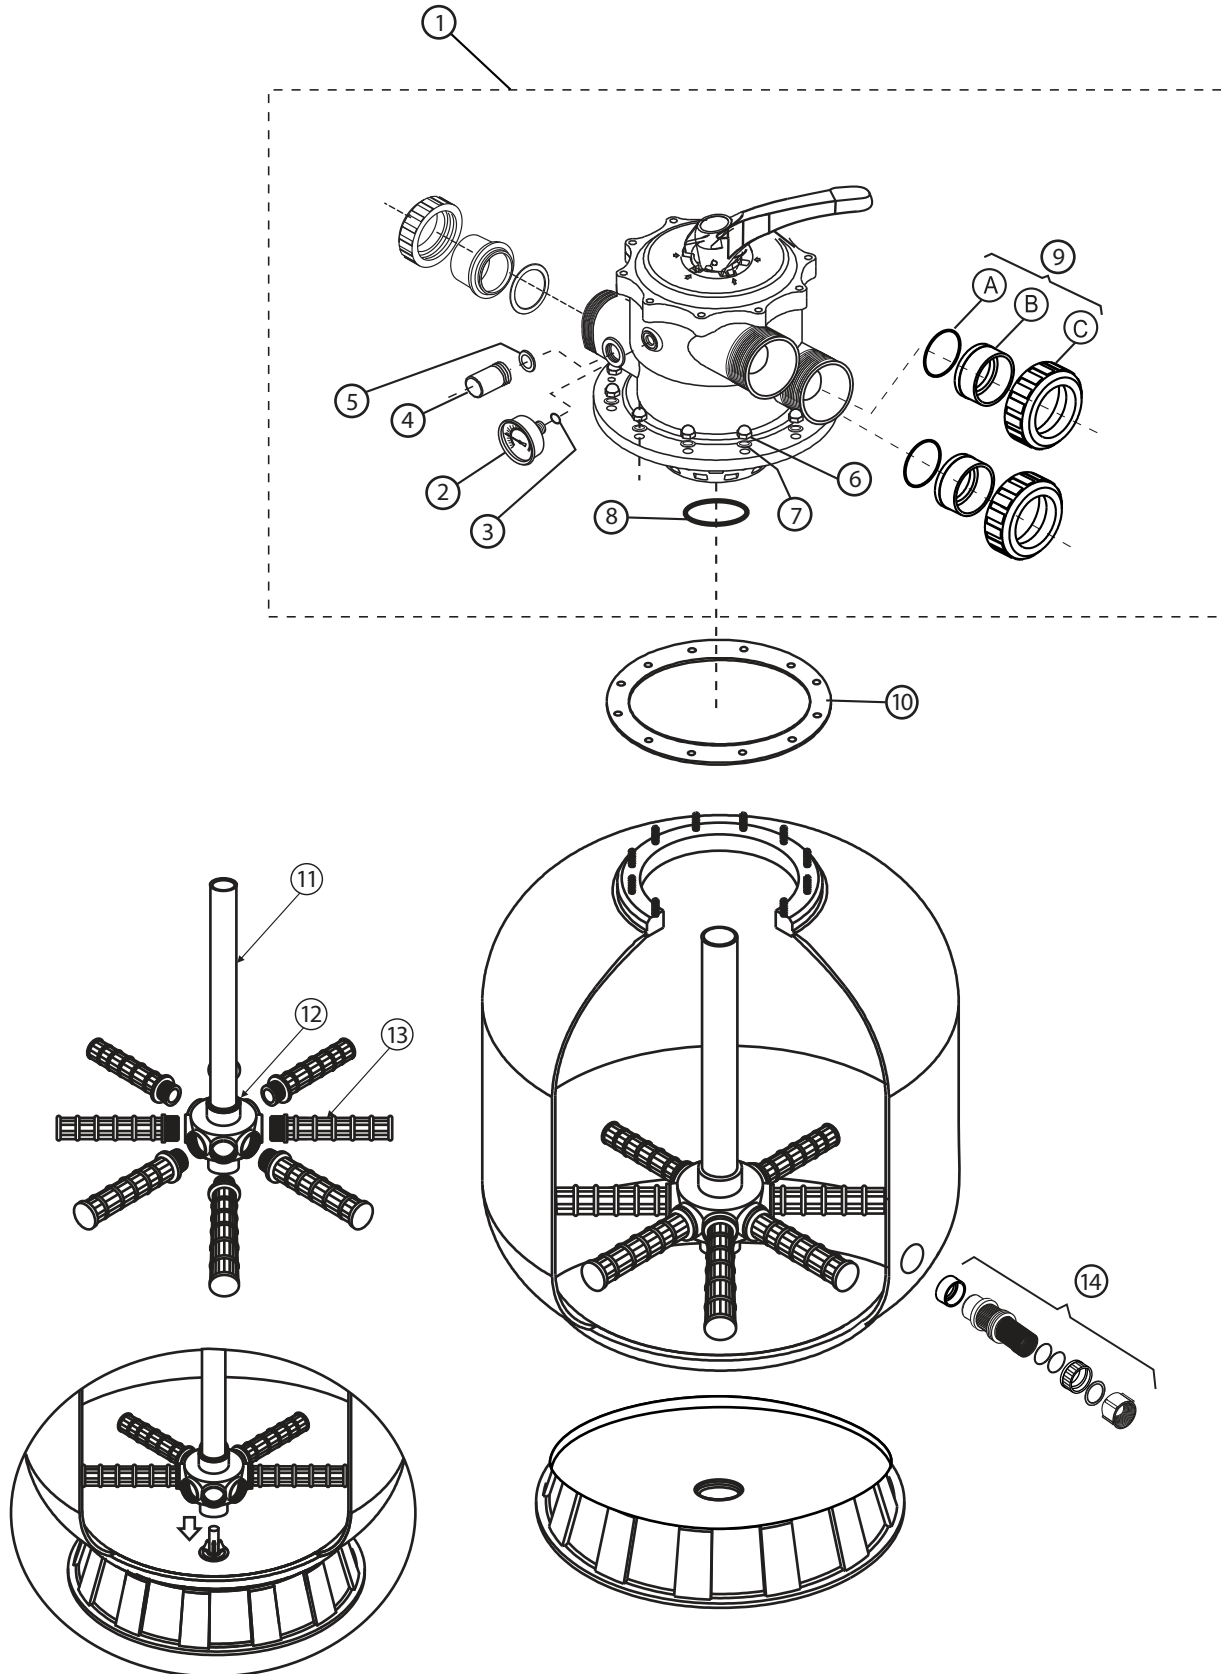

Top Mount Residential Filter

M40B, M44B, M48B, M56B

No.	Code	Description	Qty	Remarks
1		V2.5: 2.5" Top Mount Multiport Valve Set	1	Specify White/ Black & Imperial/ Metric
2		Minder Oil Pressure Gauge 0 - 50psi	1	
3		O-ring for Drain plug & Pressure Gauge	1	
4		Sightglass	1	
5		O-ring for Sightglass	1	
6		Cap Nut	8	
7		Washer for Cap Nut	8	
8		O-ring for Stand Tube	1	
9		2.5" Union Set Metric (White)	3	Components Option Available
		2.5" Union Set Imperial (White)	3	
		2.5" Union Set Metric (Black)	3	
		2.5" Union Set Imperial (Black)	3	
10		Gasket for Filter Neck	1	
11		Stand Tube	1	Specify Filter Model
12		Lateral Hub Set	1	
13		8" Lateral (Filter Model: 40B", 44B")	8	
		10" Lateral (Filter Model: 48B")	8	
		12" Lateral (Filter Model: 56B")	8	
14		Underdrain	1	

2.5" Union Set Components

No.	Code	Standard Union Set (White)	Qty	Image
9-A		Gasket	1	
9-B		Union Adaptor - Metric	1	
		Union Adaptor - Imperial	1	
9-C		Nut	1	
Standard Union Set (Black)				
9-A		Gasket	1	
9-B		Union Adaptor - Metric	1	
		Union Adaptor - Imperial	1	
9-C		Nut	1