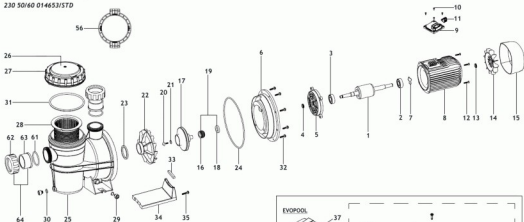

SILEN PLUS 2 M

230 50/60 014653/STD

CONTROL SYSTEM

EVOPPOOL